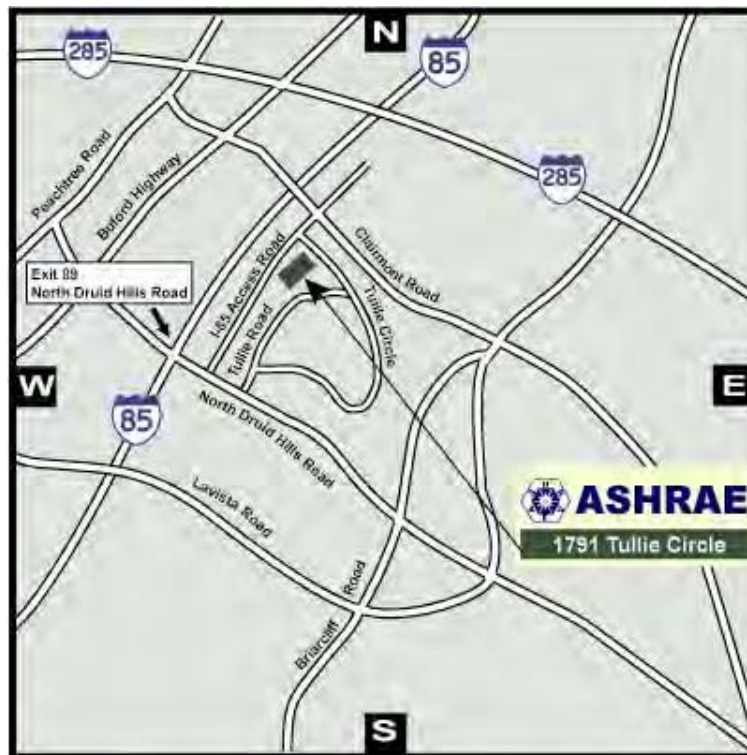

Directions to ASHRAE

ASHRAE
Advancing HVAC&R to serve humanity
and promote a sustainable world

Directions to ASHRAE Headquarters

ASHRAE Headquarters is located at 1791 Tullie Circle and the building fronts the northbound access road next to Interstate 85 just north of North Druid Hills Road (Exit 89). We are 18 miles north of Hartsfield-Jackson International Airport, near Emory University and the Centers for Disease Control.

From I-85 northbound:

- Take Exit 89 (North Druid Hills Road).
- Turn right at the light onto North Druid Hills Road.
- At the next light, turn left onto Tullie Road. Continue on Tullie Road until you reach a stop sign.
- Turn left onto Tullie Circle NE.
- The main entrance to ASHRAE Headquarters is on the right.

From I-85 southbound:

- Take Exit 89 (North Druid Hills Road).
- Turn left at the light onto North Druid Hills Road.
- Go straight through the next light at the access road to I-85 northbound.
- At the second light, turn left onto Tullie Road.
- Continue on Tullie Road until you reach a stop sign.
- Turn left onto Tullie Circle NE.
- The main entrance to ASHRAE Headquarters is on the right.